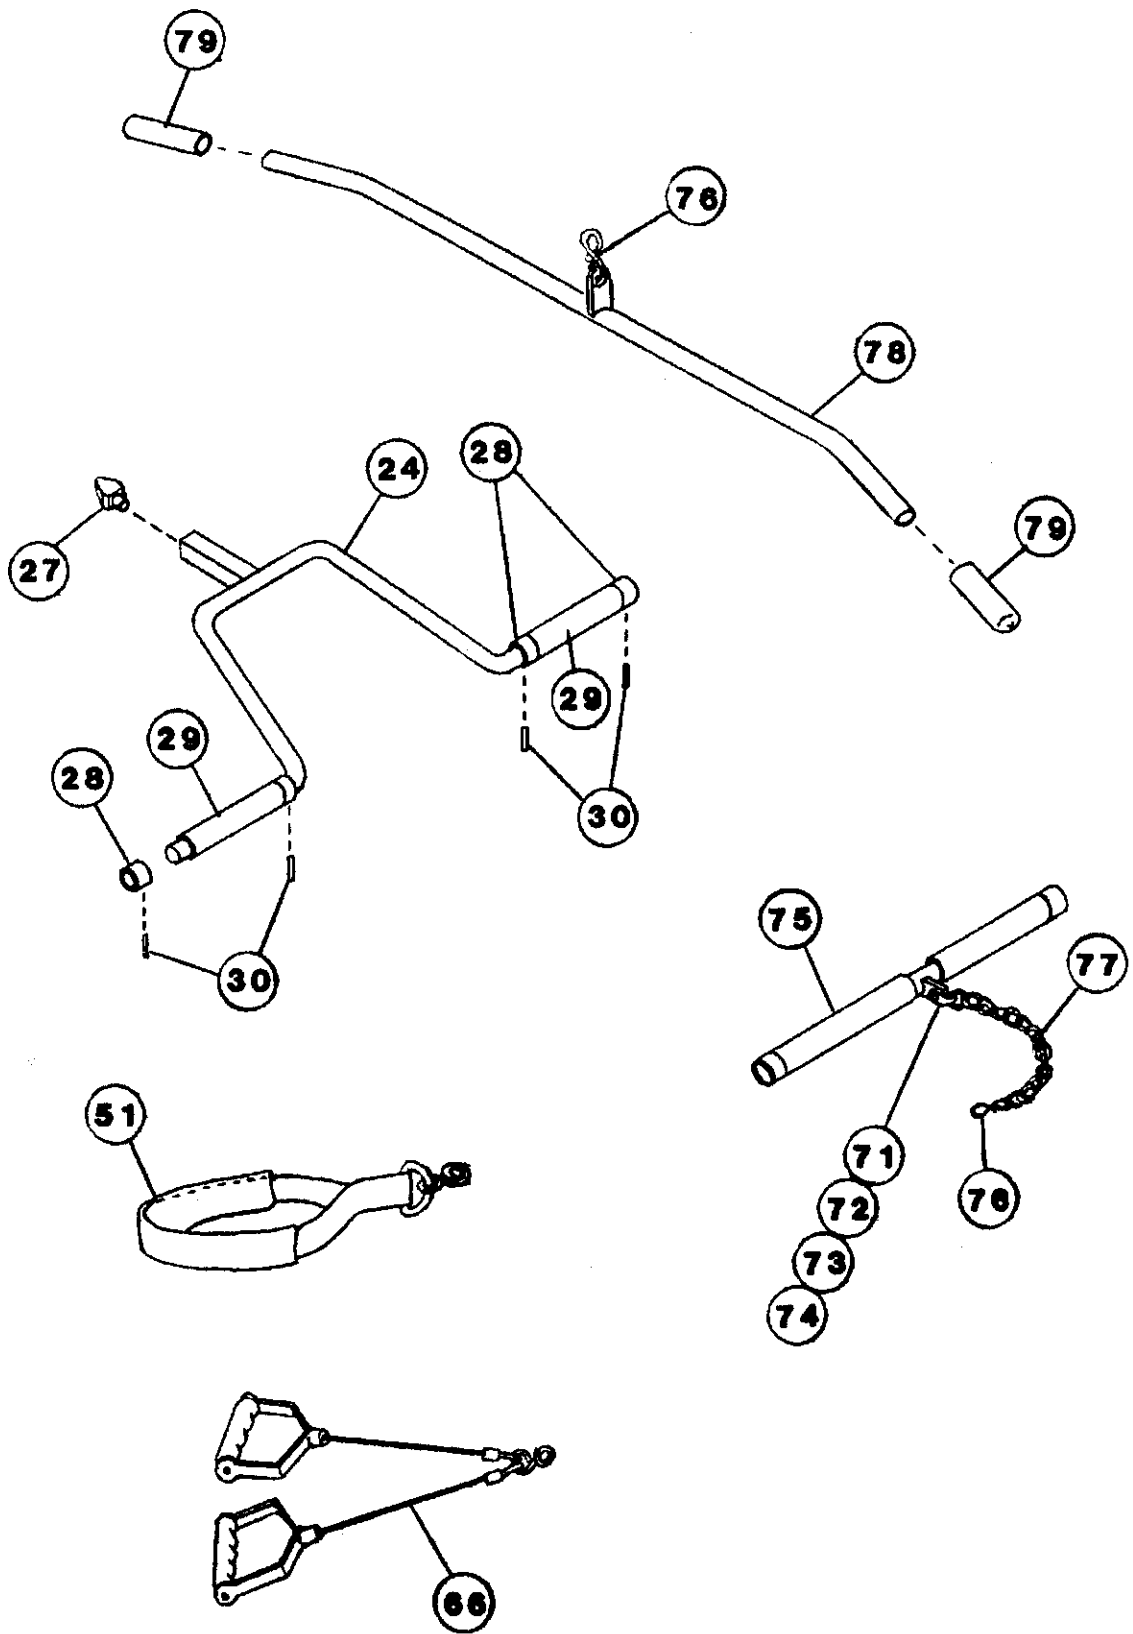

PARTS LIST

PARTS LIST

PARTS LIST

<u>ITEM</u>	<u>PART NO.</u>	<u>DESCRIPTION</u>
1	94215	Nut - 1/2-13 Nylon Insert Lock
2	94296	Washer - 5/16" Flat USS
3	94310	Washer - 1/2" Flat SAE
4	94376	Washer - 1/2" Lock
5	97858	Label - Warning, Vertical
6	97654	Label - Half Weight Cable
7	98836	Washer - 1/2" Curved
8	560038	Plug - 2" OD Black
9	99602	Screw - 5/16-18 x 1" Hex Head Cap Grade 5
10	99633	Washer - 5/16" Lock
11	99670	Screw - 1/2-13 x 1-1/2" Hex Head Cap Grade 5
12	99673	Screw - 1/2-13 x 3-1/4" Hex Head Cap Grade 5
13	992520	Wood Base Assembly
14	560103	Side Brace Weldment - XP
15	560120	Upright Weldment - XP2000
16	560115	Base Weldment - XP2000
17	992927	Selector Shaft
18	992935	Runner Guide
19	92433	Screw - 3/8-16 x 3/8" Socket Cup Point Set
20	97583	Label - KG
21	97584	Label - LB
22	99249	Selector Key
23	992195	Collar Weldment w/Spring
24	992175	Handle Weldment
25	992531	Bracket Weldment - Weight Guard
26	992373	Carriage Casting
27	992179	Plug - Handle
28	99138	Collar - Grip w/Hole
29	99146	Grip - Chest Handle
30	99637	Pin - 1/4 x 5/8" Spring
31	92804	Screw - 7/16-14 x 1-1/2" Hex Head Cap Grade 5
32	98046	Spring - 1-1/2" Compression
33	99310	Knob - 1-3/8" Diameter
34	994495	Roller Assembly - Machined
35	993686	Plunger
36	993687	Plunger
37	992919	T-Handle - Carriage
38	992180	Plug - Selector Shaft
39	992143	Bushing - Weight
40	993109	Weight - 10# Coreless, Black
	993112	Weight - 10# Coreless, Chrome
41	97617	Retainer
42	992313	Weight Assembly - 10# Flat Top, Black
	992314	Weight Assembly - 10# Flat Top, Chrome
43	992951	Pulley Keeper - Flat
44	92351	Screw - 1/4-20 x 1-1/4" Socket Head Cap
45	92806	Screw - 5/16-24 x 2-1/4" Hex Head Cap Grade 5
46	94213	Nut - 3/8-16 Nylon Insert Lock
47	992934	Center Pulley Mount Weldment
48	94336	Washer - 1" Flat USS