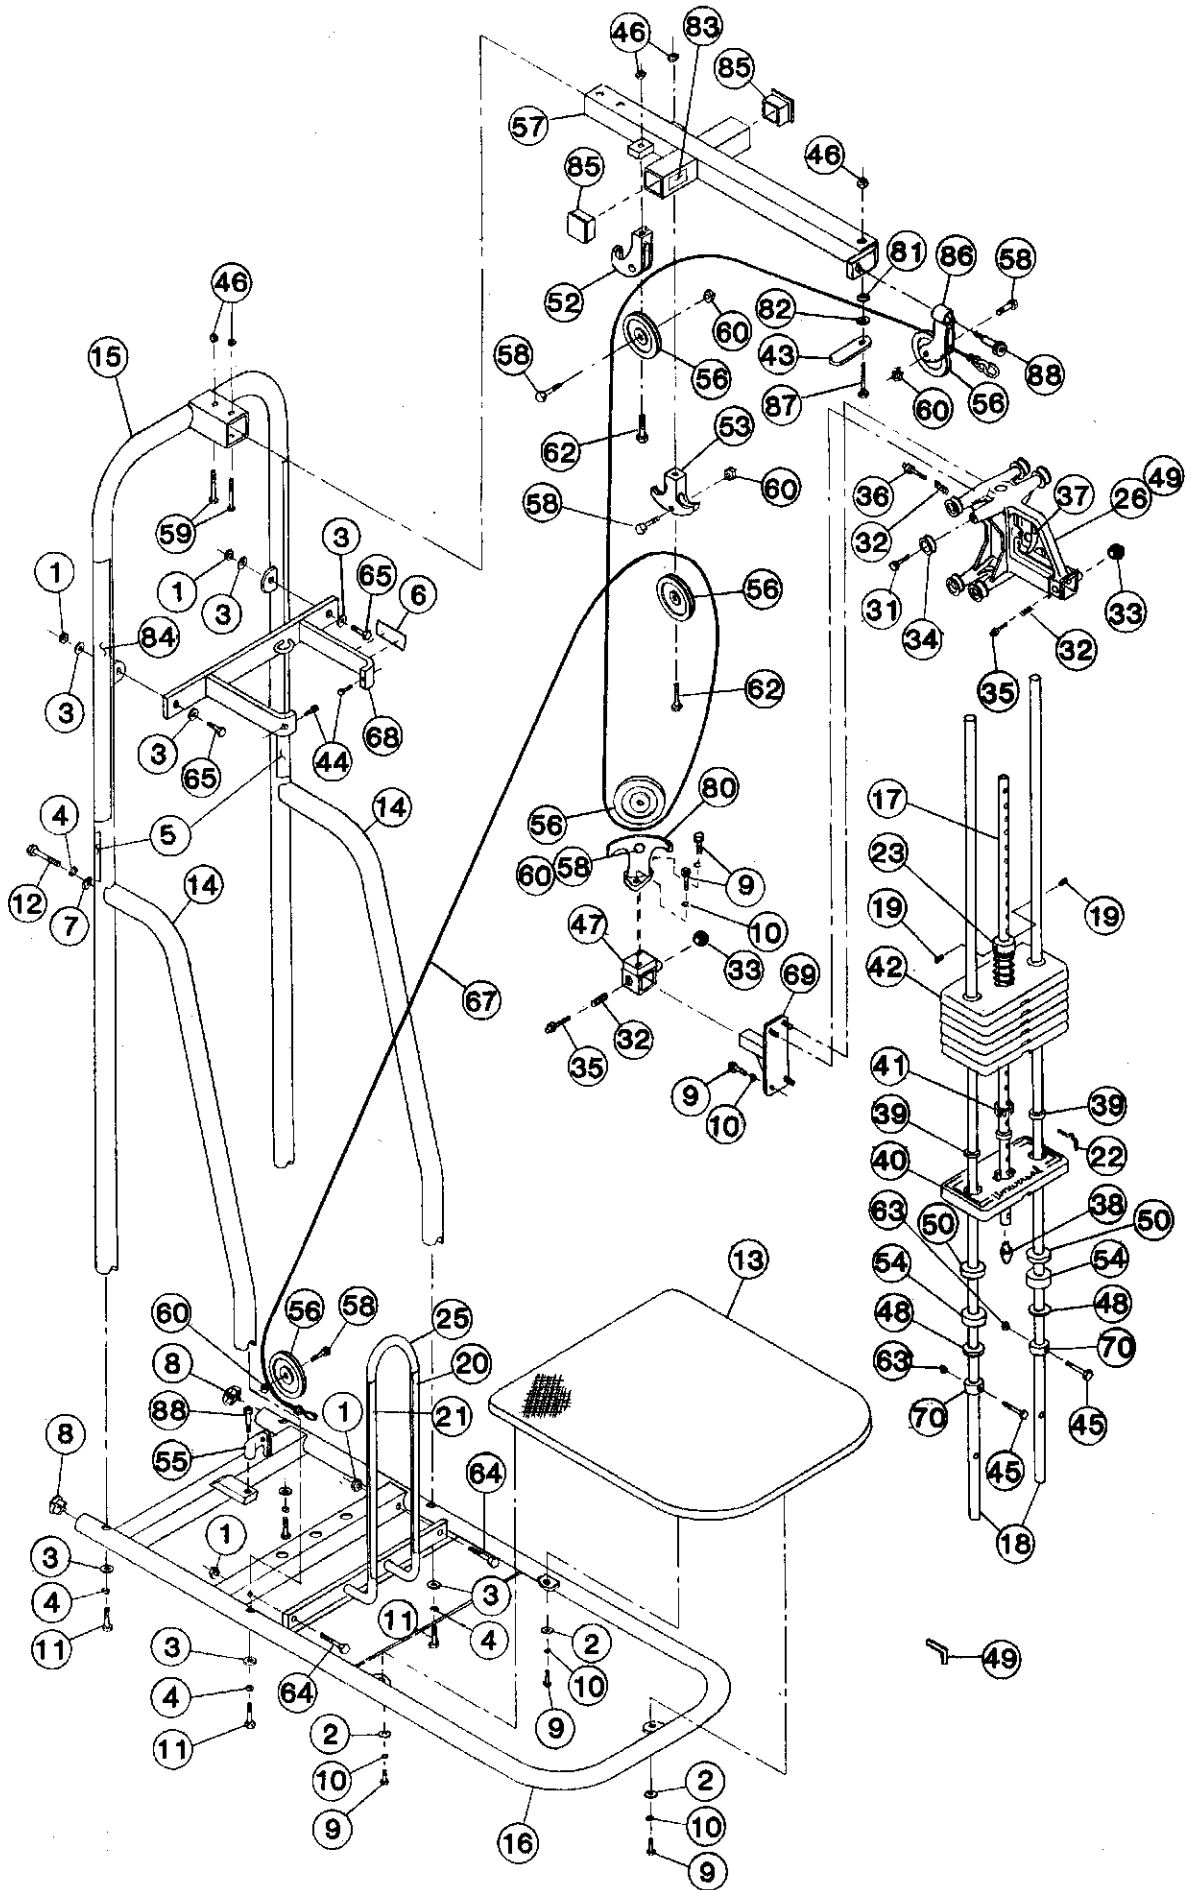

PARTS LIST

PARTS LIST

PARTS LIST

<u>ITEM</u>	<u>PART NO.</u>	<u>DESCRIPTION</u>
1	94215	Nut - 1/2-13 Nylon Insert Lock
2	94296	Washer - 5/16" Flat USS
3	94310	Washer - 1/2" Flat SAE
4	94376	Washer - 1/2" Lock
5	97858	Label - Warning, Vertical
6	97654	Label - Half Weight Cable
7	98836	Washer - 1/2" Curved
8	560038	Plug - 2" OD Black
9	99602	Screw - 5/16-18 x 1" Hex Head Cap Grade 5
10	99633	Washer - 5/16" Lock
11	99670	Screw - 1/2-13 x 1-1/2" Hex Head Cap Grade 5
12	99673	Screw - 1/2-13 x 3-1/4" Hex Head Cap Grade 5
13	992520	Wood Base Assembly
14	560103	Side Brace Weldment - XP
15	560120	Upright Weldment - XP2000
16	560115	Base Weldment - XP2000
17	992927	Selector Shaft
18	992935	Runner Guide
19	92433	Screw - 3/8-16 x 3/8" Socket Cup Point Set
20	97583	Label - KG
21	97584	Label - LB
22	99249	Selector Key
23	992195	Collar Weldment w/Spring
24	992175	Handle Weldment
25	992531	Bracket Weldment - Weight Guard
26	992373	Carriage Casting
27	992179	Plug - Handle
28	99138	Collar - Grip w/Hole
29	99146	Grip - Chest Handle
30	99637	Pin - 1/4 x 5/8" Spring
31	92804	Screw - 7/16-14 x 1-1/2" Hex Head Cap Grade 5
32	98046	Spring - 1-1/2" Compression
33	99310	Knob - 1-3/8" Diameter
34	994495	Roller Assembly - Machined
35	993686	Plunger
36	993687	Plunger
37	992919	T-Handle - Carriage
38	992180	Plug - Selector Shaft
39	992143	Bushing - Weight
40	993109	Weight - 10# Coreless, Black
	993112	Weight - 10# Coreless, Chrome
41	97617	Retainer
42	992313	Weight Assembly - 10# Flat Top, Black
	992314	Weight Assembly - 10# Flat Top, Chrome
43	992951	Pulley Keeper - Flat
44	92351	Screw - 1/4-20 x 1-1/4" Socket Head Cap
45	92806	Screw - 5/16-24 x 2-1/4" Hex Head Cap Grade 5
46	94213	Nut - 3/8-16 Nylon Insert Lock
47	992934	Center Pulley Mount Weldment
48	94336	Washer - 1" Flat USS