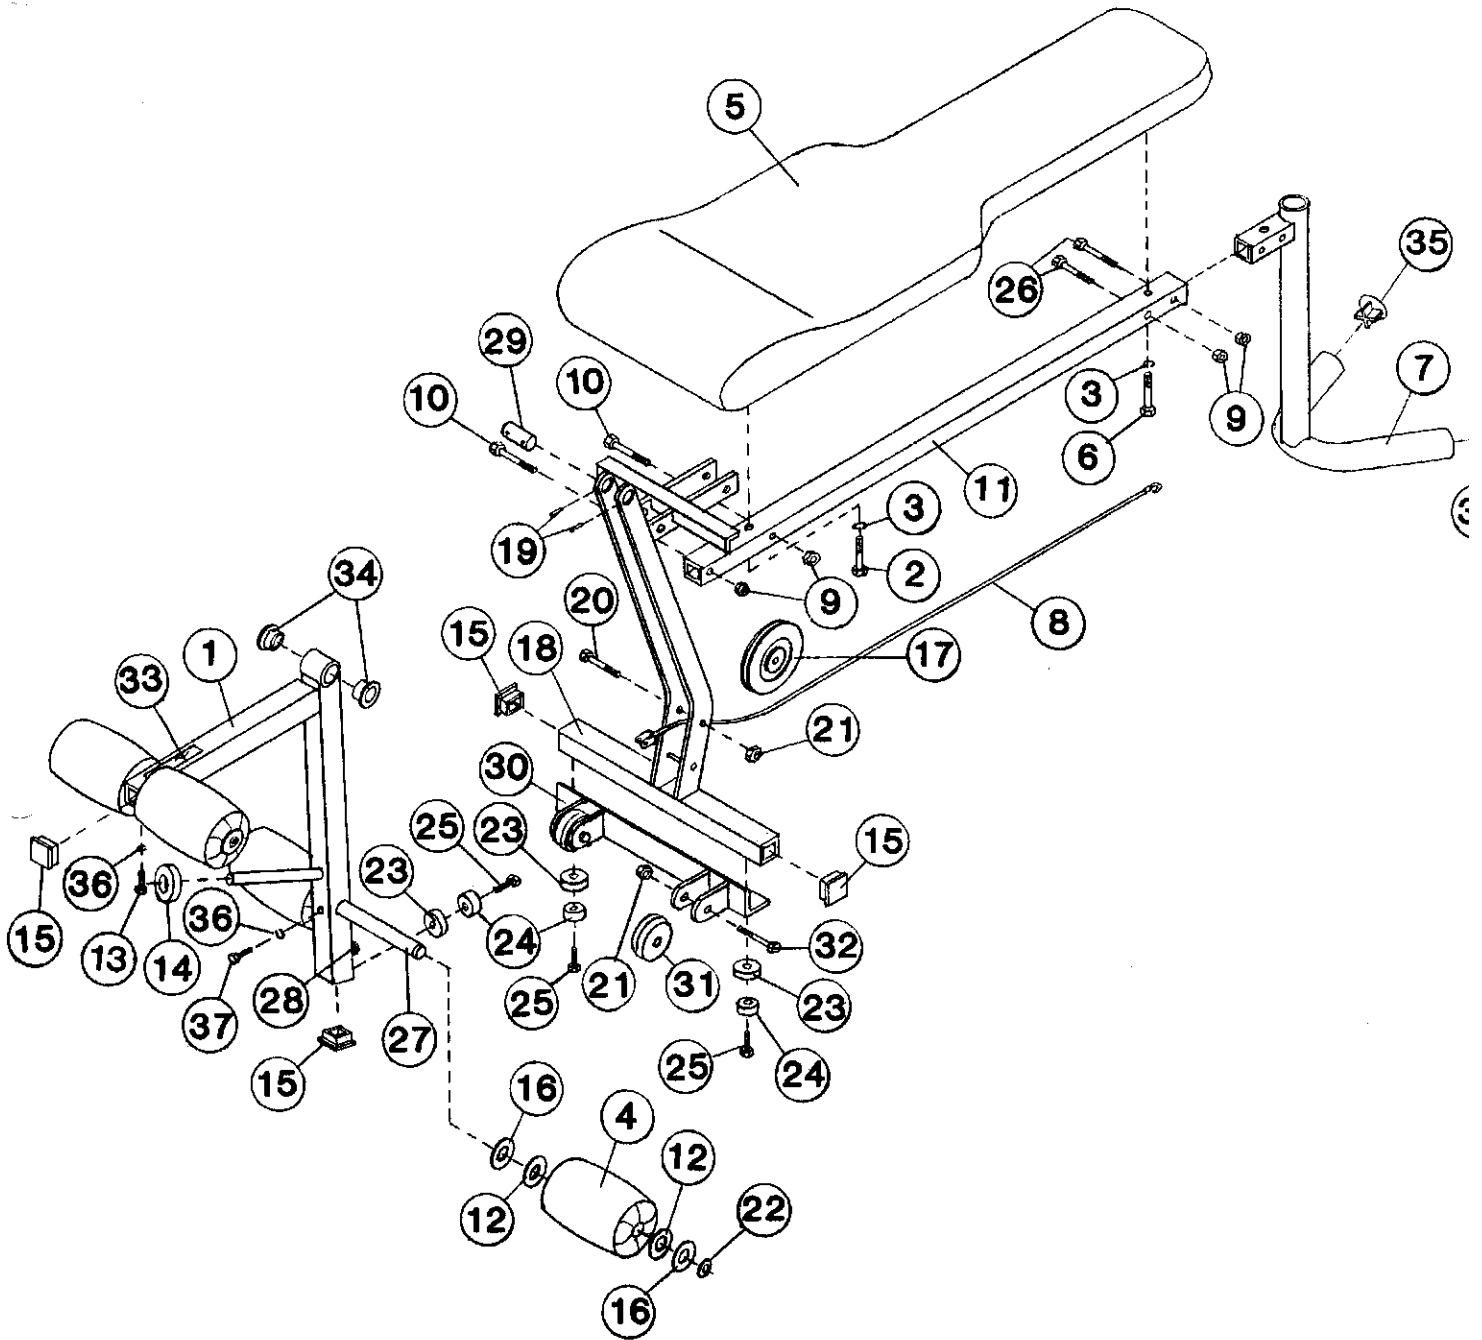

T/K
PARTS LIST