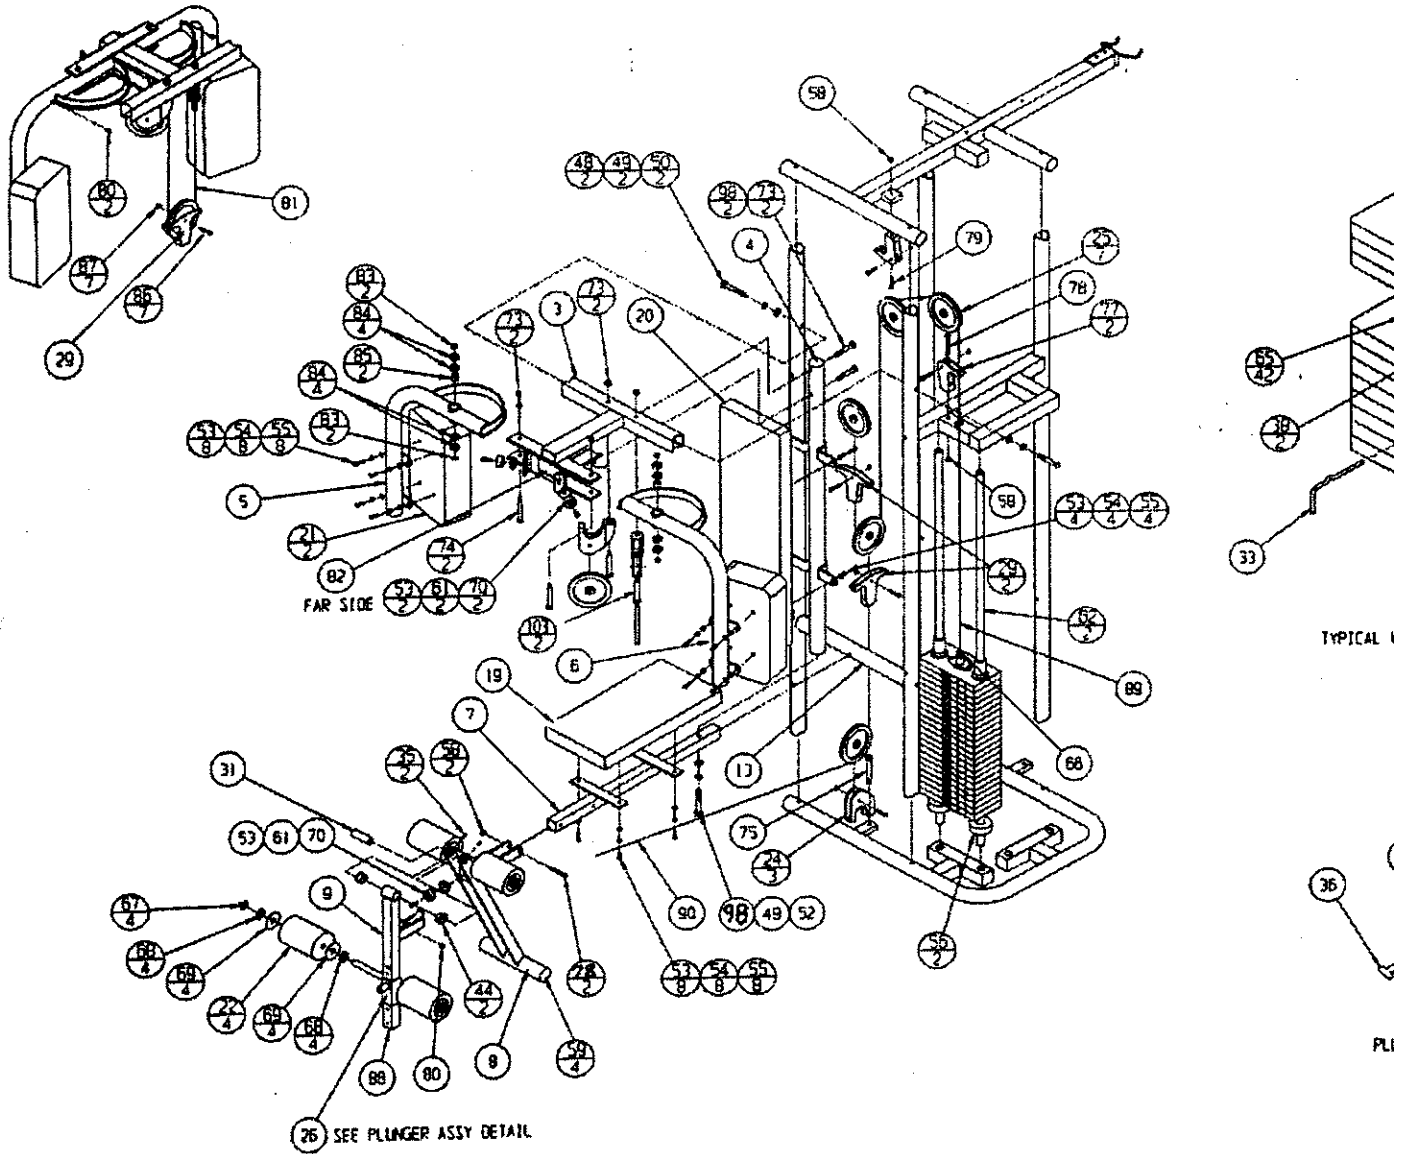

MAXIMUS PARTS LIST