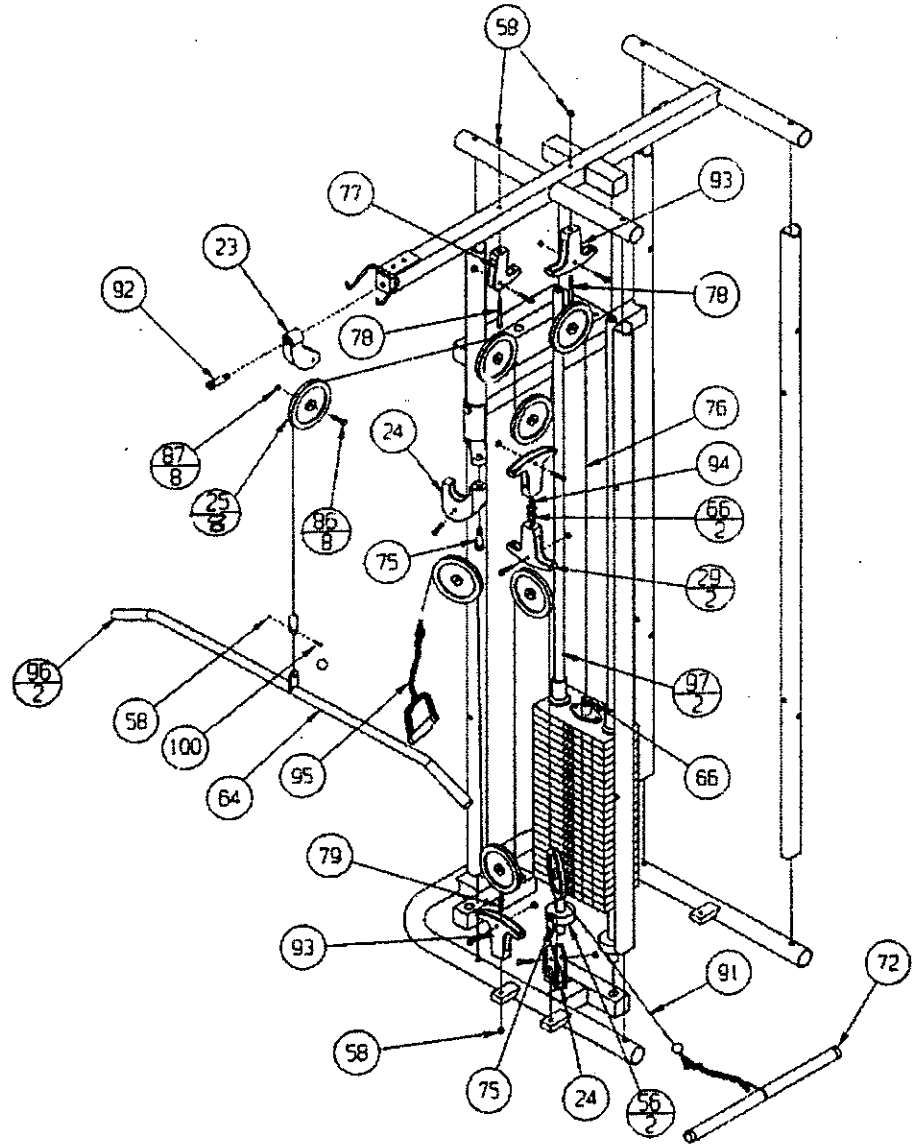

Universal

GYM EQUIPMENT

www.universalgym.com

P.O. Box 1270 • Cedar Rapids, IA 52406 • 1-800-843-3906 • Fax (319) 362-6212

MAXIMUS PARTS LIST

MAXIMUS PARTS LIST

**MAXIMUS
PARTS LIST**

<u>ITEM</u>	<u>PART#</u>	<u>DESCRIPTION</u>
76	991339	CABLE ASSY- 127.00
77	98969	PULLEY BRACKET- #1002
78	99613	SCREW-3/8-16 X 3 HHC GRADE 5
79	99674	SCREW-3/8-16 X 1 3/4 HHC GRADE 5
80	992901	PLUG-BUTTON
81	991335	CABLE ASSY- 72.00
82	600772	PAD-.25 X 2 X 4 W/ ADHESIVE
83	994273	SPACER-.567 ID X .750 OD X .125
84	992796	BEARING-.5ID X 1.13 OD X .38
85	992797	SPACER-.56 ID X .75 OD X .75
86	99603	SCREW-5/16-18 X 1 1/2 HEX HD CAP GRADE 5
87	99620	NUT-5/16-18 NYLON INSERT LOCK
88	99309	PLUG-1 1/2 SQUARE
89	991336	CABLE ASSY-111.50
90	991338	CABLE ASSY-70.25
91	991337	CABLE ASSY-171.75
92	99631	SCREW-5/8 X 1 1/2 SOCKET HEAD SHOULDER
93	98971	PULLEY BRACKET- #1004
94	994383	THREADED ROD-1/2-13 X 3
95	992407	STIRRUP HANDLE ASSY
96	99371	GRIP-.88 X 4.5 BLACK
97	400058	RUNNER GUIDE-82.69
98	99671	SCREW-1/2-13 X 3 HEX HD CAP GRADE 5
99	99687	SCREW-1/2-13 X 4 1/2 HEX HEAD CAP
100	99609	SCREW-3/8-16 X 1 1/4 HHC GRADE 5
101	991002	LAT HOLDER WELDMENT
102	92423	SCREW-1/4-20 X 1 TYPE 23 TCS
103	992614	SCREW-5/8 X 3 1/4 SOC HEAD SHLDR
104	98833	PLUG-1.5 X 2.5 PLASTIC
105	600038	CHROME RUNNER GUIDE COLLAR
106	600039	RUNNER GUIDE BUSHING 1.5 X 1.25 X .45 FLANGE
107	290646	SET SCREW 5/16"-18