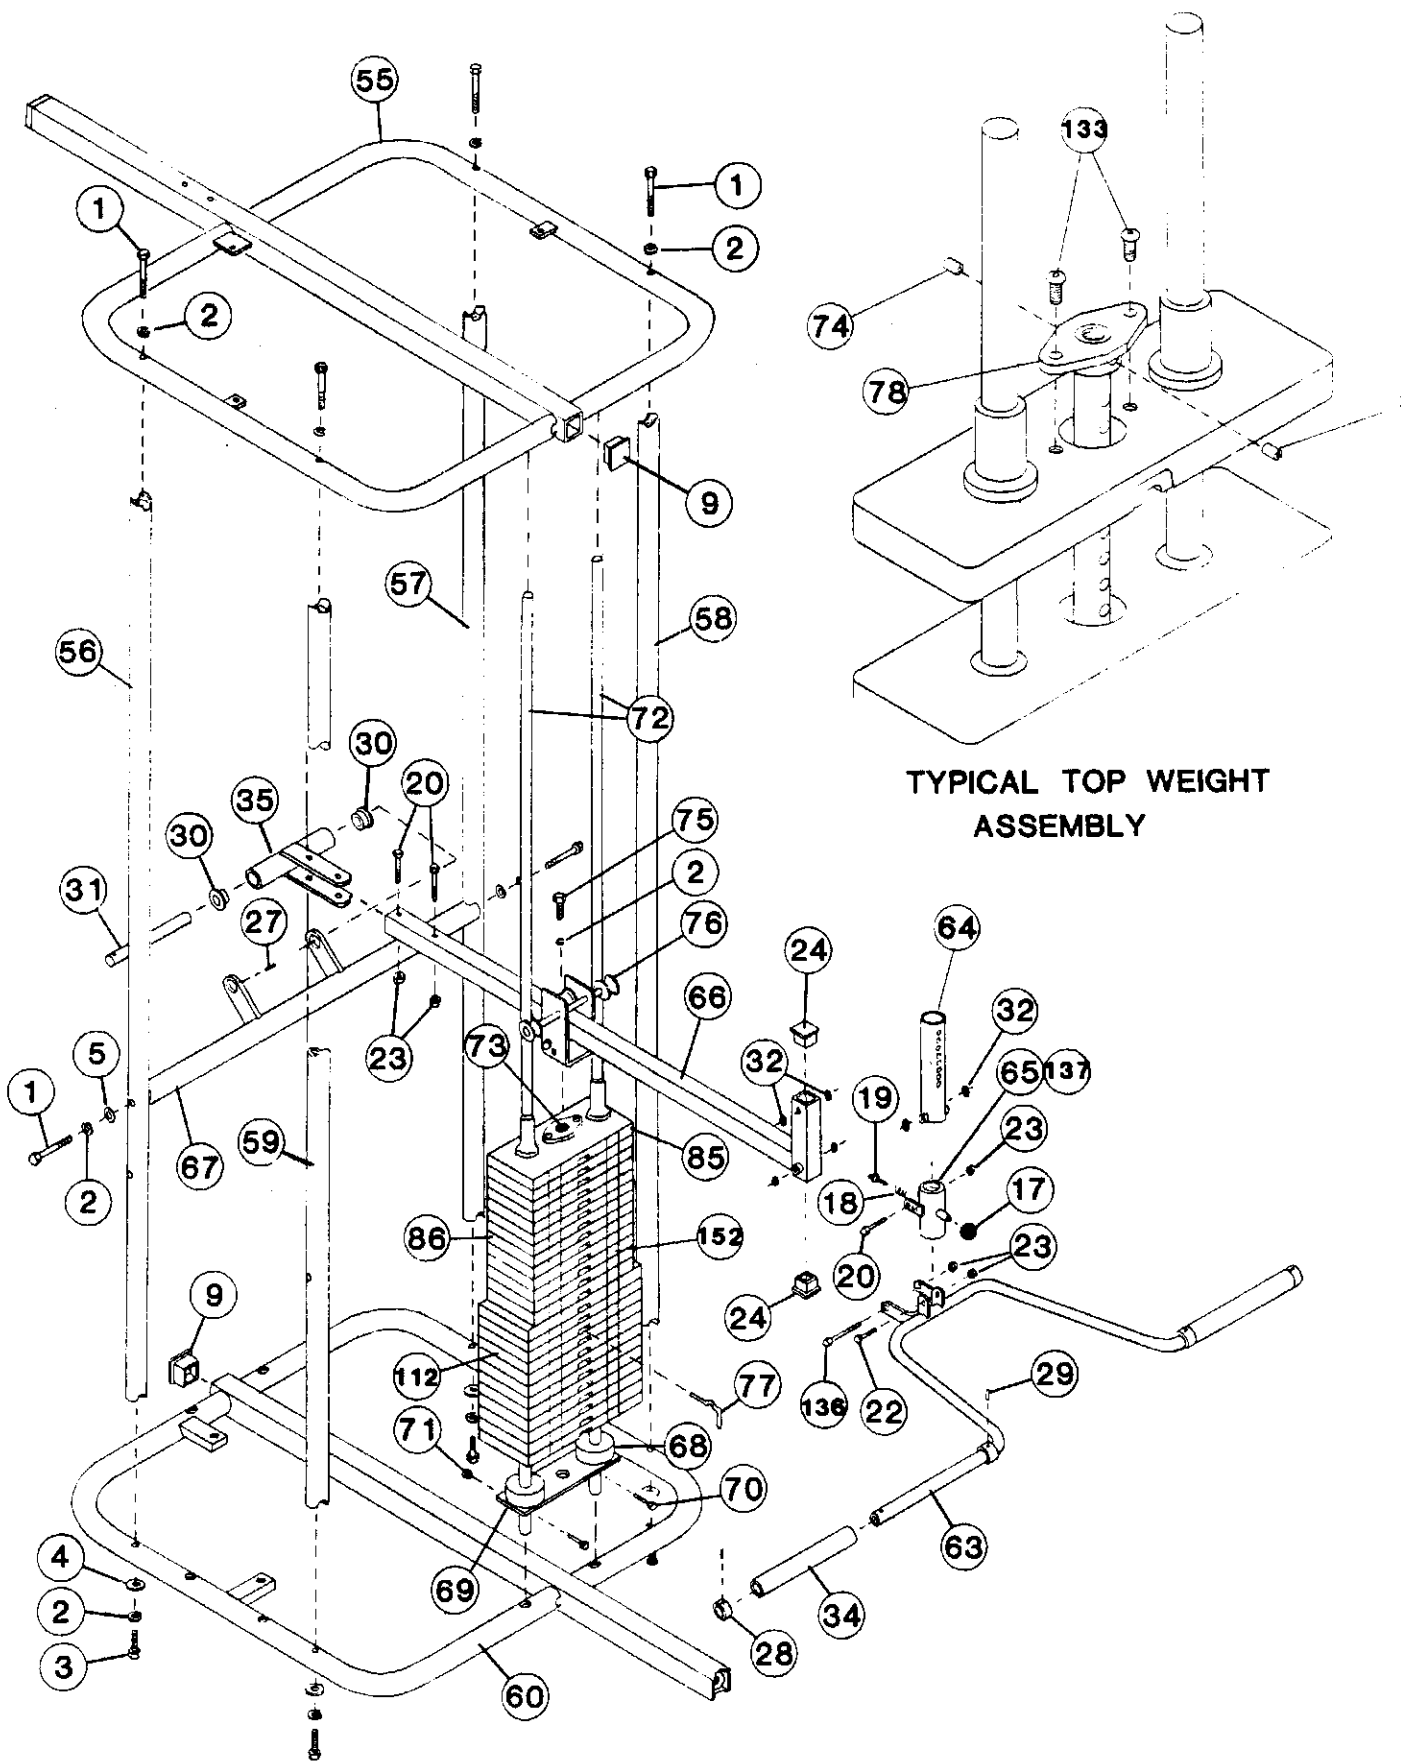

SPARTAN I PARTS LIST