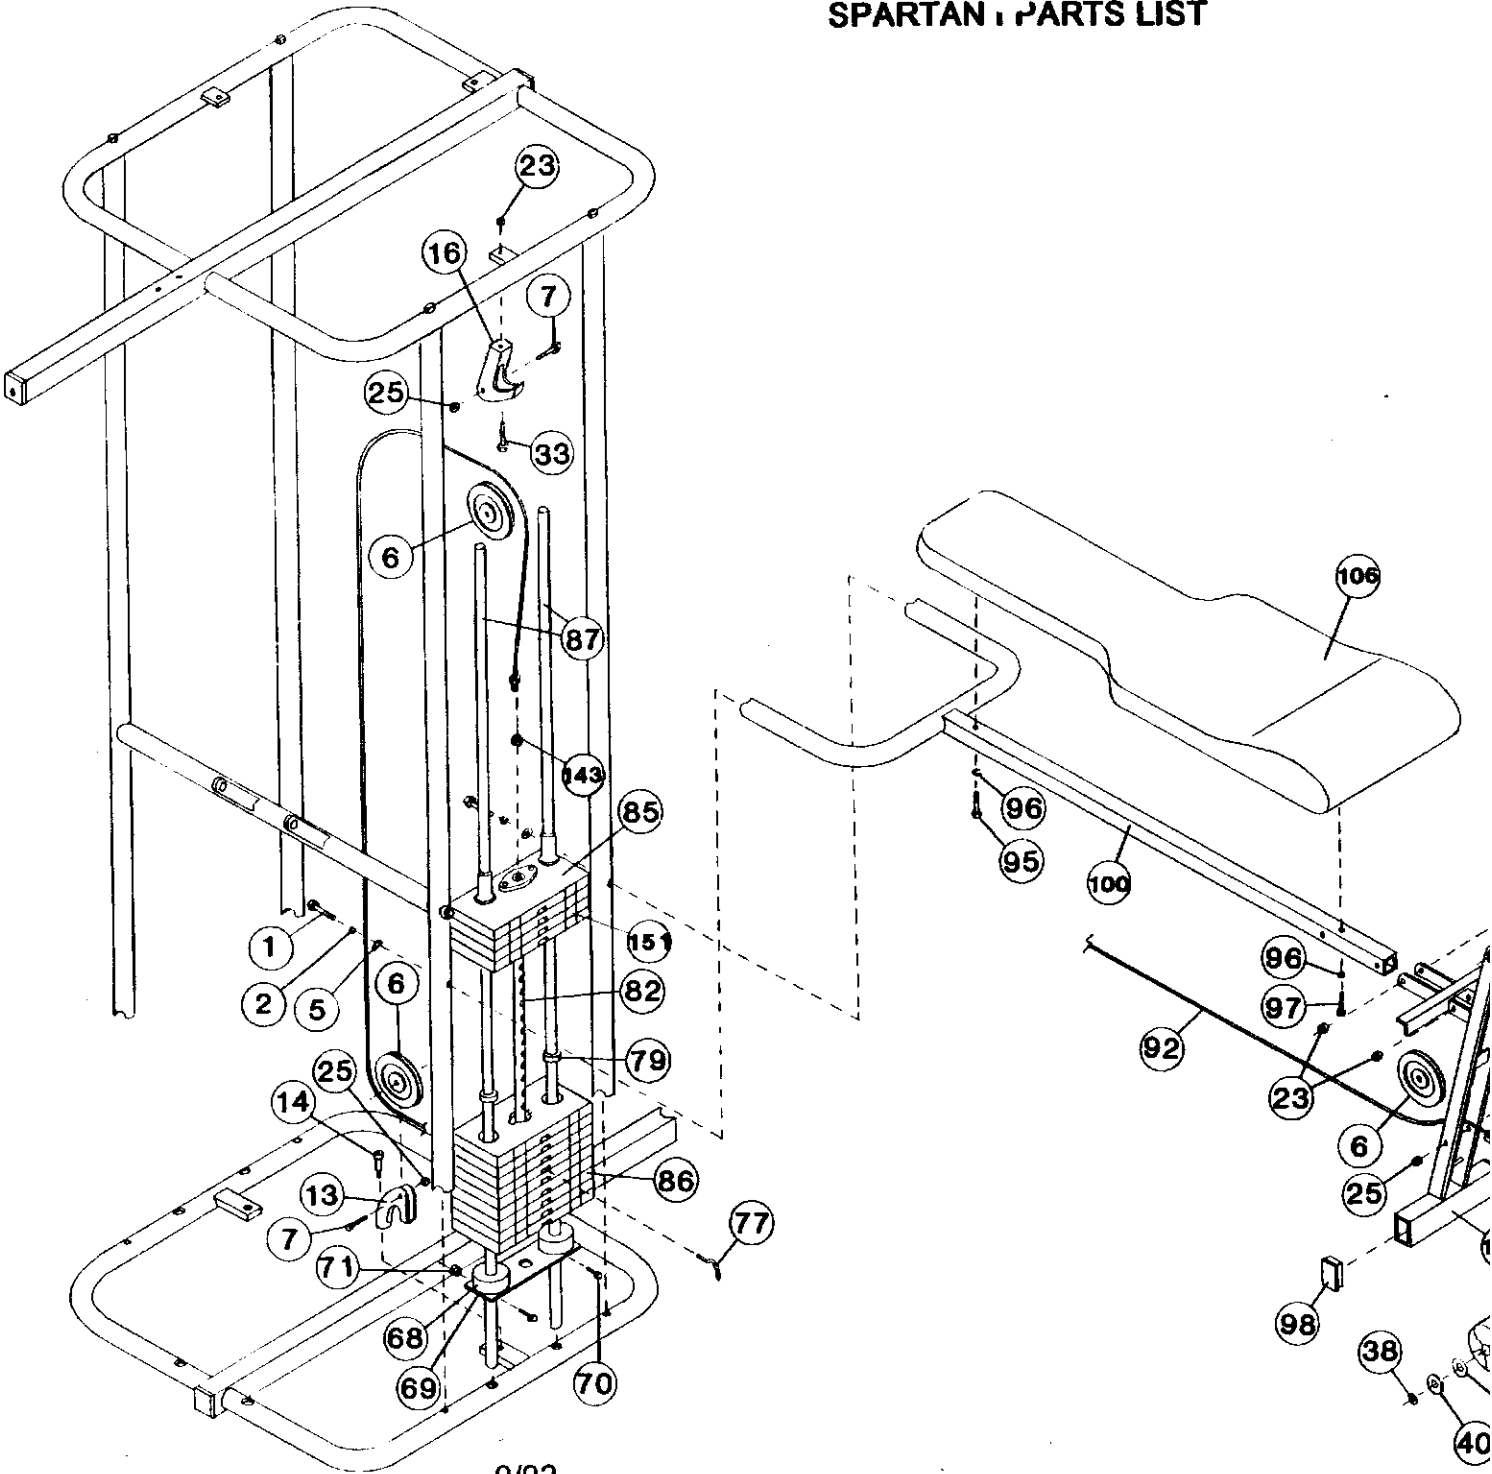

SPARTAN I PARTS LIST

**Spartan I
Parts List**

Item	Part No	Description
1	99673	Screw- 1/2-13x 3/4" Hex Head Cap Grade 5
2	94376	Washer- 1/2" Lock
3	99670	Screw- 1/2"-13 x 1 1/2" Hex Head Cap Grade 5
4	94310	Washer-1/2" Flat SAE
5	98836	Washer-1/2" Curved
6	99346	Pulley Wheel
7	99603	Screw-5/16-18 x 1 1/2" Hex Head Cap Grade 5
8	99374	Plug- 2" OD Chrome
9	98961	Plug- 2" Square
10	99275	Pulley Bracket
11	993642	Collar Half-Counterbored
12	993641	Screw- 5/16-12 x 1" Socket Head
13	99277	Pulley Bracket- #2053
14	99630	Screw- 5/8 x 1 1/4" Socket Head Shoulder
15	99631	Screw- 5/8 x 1-1/2" Socket Head Shoulder
16	98969	Pulley Bracket-#1002
17	99310	Knob- 1.38" Diameter
18	98046	Spring- 1.5" Compression
19	993685	Plunger- .375 x 2.56"
20	99611	Screw- 3/8-16 x 2 1/2" Hex Head Cap Grade 5
21	99613	Screw- 3/8-16 x 3" Hex Head Cap Grade 5
22	99610	Screw- 3/8-16 x 2 1/4" Hex Head Cap Grade 5
23	94213	Nut- 3/8-16 Nylon Insert Lock
24	99309	Plug- 1 1/2" Square
25	99620	Nut- 5/16-18 Nylon Insert Lock
26	97623	Label- Universal Serial #
27	99665	Pin 3/16 x 5/8" Spring
28	99138	Collar- Grip w/ hole
29	99637	Pin- 1/4 x 5/8" Spring
30	99148	Pivot Bushing- 1" Shaft
31	98807	Pivot Shaft- Chest/Shoulder
32	52010	Washer- 7/16 x 13/16 x 1/32" Nylon
33	99652	Screw- 3/8-16 x 1 1/2 Hex Head Cap Grade 5
34	99146	Grip- Chest Handle
35	99152	Pivot Tube Weldment- Chest
36	992739	Screw- 5/16-18 x 1 1/4" Hex Head Cap Grade 5
37	99633	Washer- 5/16" Lock
38	97727	Retaining Ring- 3/4" Shaft, 14 Prong
39	52222	Washer- 25/32 x 2 1/2 x 1/16" Nylon
40	99325	Disc- .78" ID Aluminum
41	99373	Grip- 1-3/8 x 6" Black
42	99495	Shaft- .75 x 16.06" Upholstery Roller
43	99612	Screw- 3/8-16 x 2 3/4" Hex Head Cap Grade 5