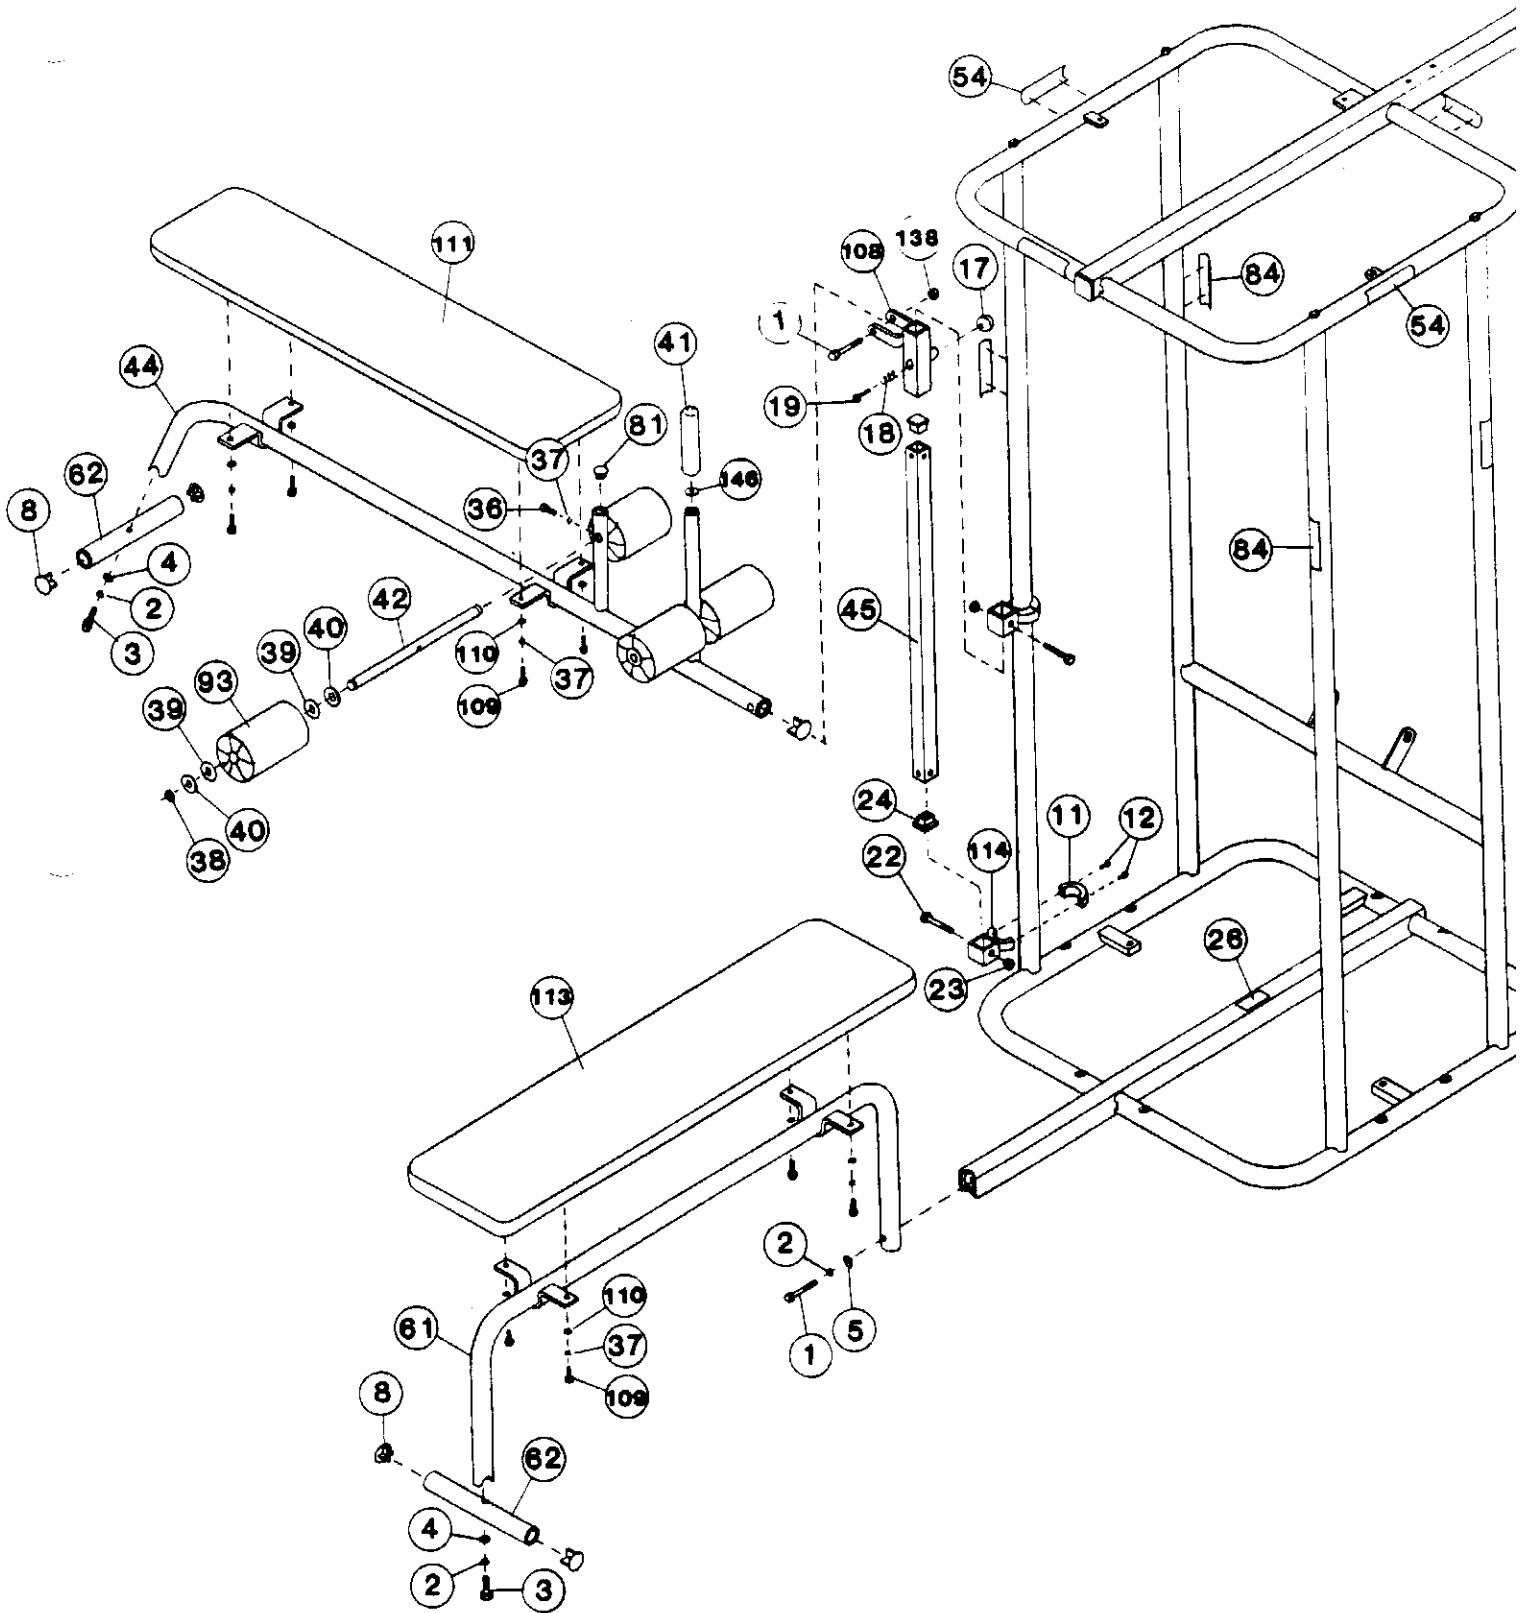

SPARTAN I PARTS LIST

**Spartan I
Parts List**

Item	Part No	Description
1	99673	Screw- 1/2-13x 3/4" Hex Head Cap Grade 5
2	94376	Washer- 1/2" Lock
3	99670	Screw- 1/2"-13 x 1 1/2" Hex Head Cap Grade 5
4	94310	Washer-1/2" Flat SAE
5	98836	Washer-1/2" Curved
6	99346	Pulley Wheel
7	99603	Screw-5/16-18 x 1 1/2" Hex Head Cap Grade 5
8	99374	Plug- 2" OD Chrome
9	98961	Plug- 2" Square
10	99275	Pulley Bracket
11	993642	Collar Half-Counterbored
12	993641	Screw- 5/16-12 x 1" Socket Head
13	99277	Pulley Bracket- #2053
14	99630	Screw- 5/8 x 1 1/4" Socket Head Shoulder
15	99631	Screw- 5/8 x 1-1/2" Socket Head Shoulder
16	98969	Pulley Bracket-#1002
17	99310	Knob- 1.38" Diameter
18	98046	Spring- 1.5" Compression
19	993685	Plunger- .375 x 2.56"
20	99611	Screw- 3/8-16 x 2 1/2" Hex Head Cap Grade 5
21	99613	Screw- 3/8-16 x 3" Hex Head Cap Grade 5
22	99610	Screw- 3/8-16 x 2 1/4" Hex Head Cap Grade 5
23	94213	Nut- 3/8-16 Nylon Insert Lock
24	99309	Plug- 1 1/2" Square
25	99620	Nut- 5/16-18 Nylon Insert Lock
26	97623	Label- Universal Serial #
27	99665	Pin 3/16 x 5/8" Spring
28	99138	Collar- Grip w/ hole
29	99637	Pin- 1/4 x 5/8" Spring
30	99148	Pivot Bushing- 1" Shaft
31	98807	Pivot Shaft- Chest/Shoulder
32	52010	Washer- 7/16 x 13/16 x 1/32" Nylon
33	99652	Screw- 3/8-16 x 1 1/2 Hex Head Cap Grade 5
34	99146	Grip- Chest Handle
35	99152	Pivot Tube Weldment- Chest
36	992739	Screw- 5/16-18 x 1 1/4" Hex Head Cap Grade 5
37	99633	Washer- 5/16" Lock
38	97727	Retaining Ring- 3/4" Shaft, 14 Prong
39	52222	Washer- 25/32 x 2 1/2 x 1/16" Nylon
40	99325	Disc- .78" ID Aluminum
41	99373	Grip- 1-3/8 x 6" Black
42	99495	Shaft- .75 x 16.06" Upholstery Roller
43	99612	Screw- 3/8-16 x 2 3/4" Hex Head Cap Grade 5