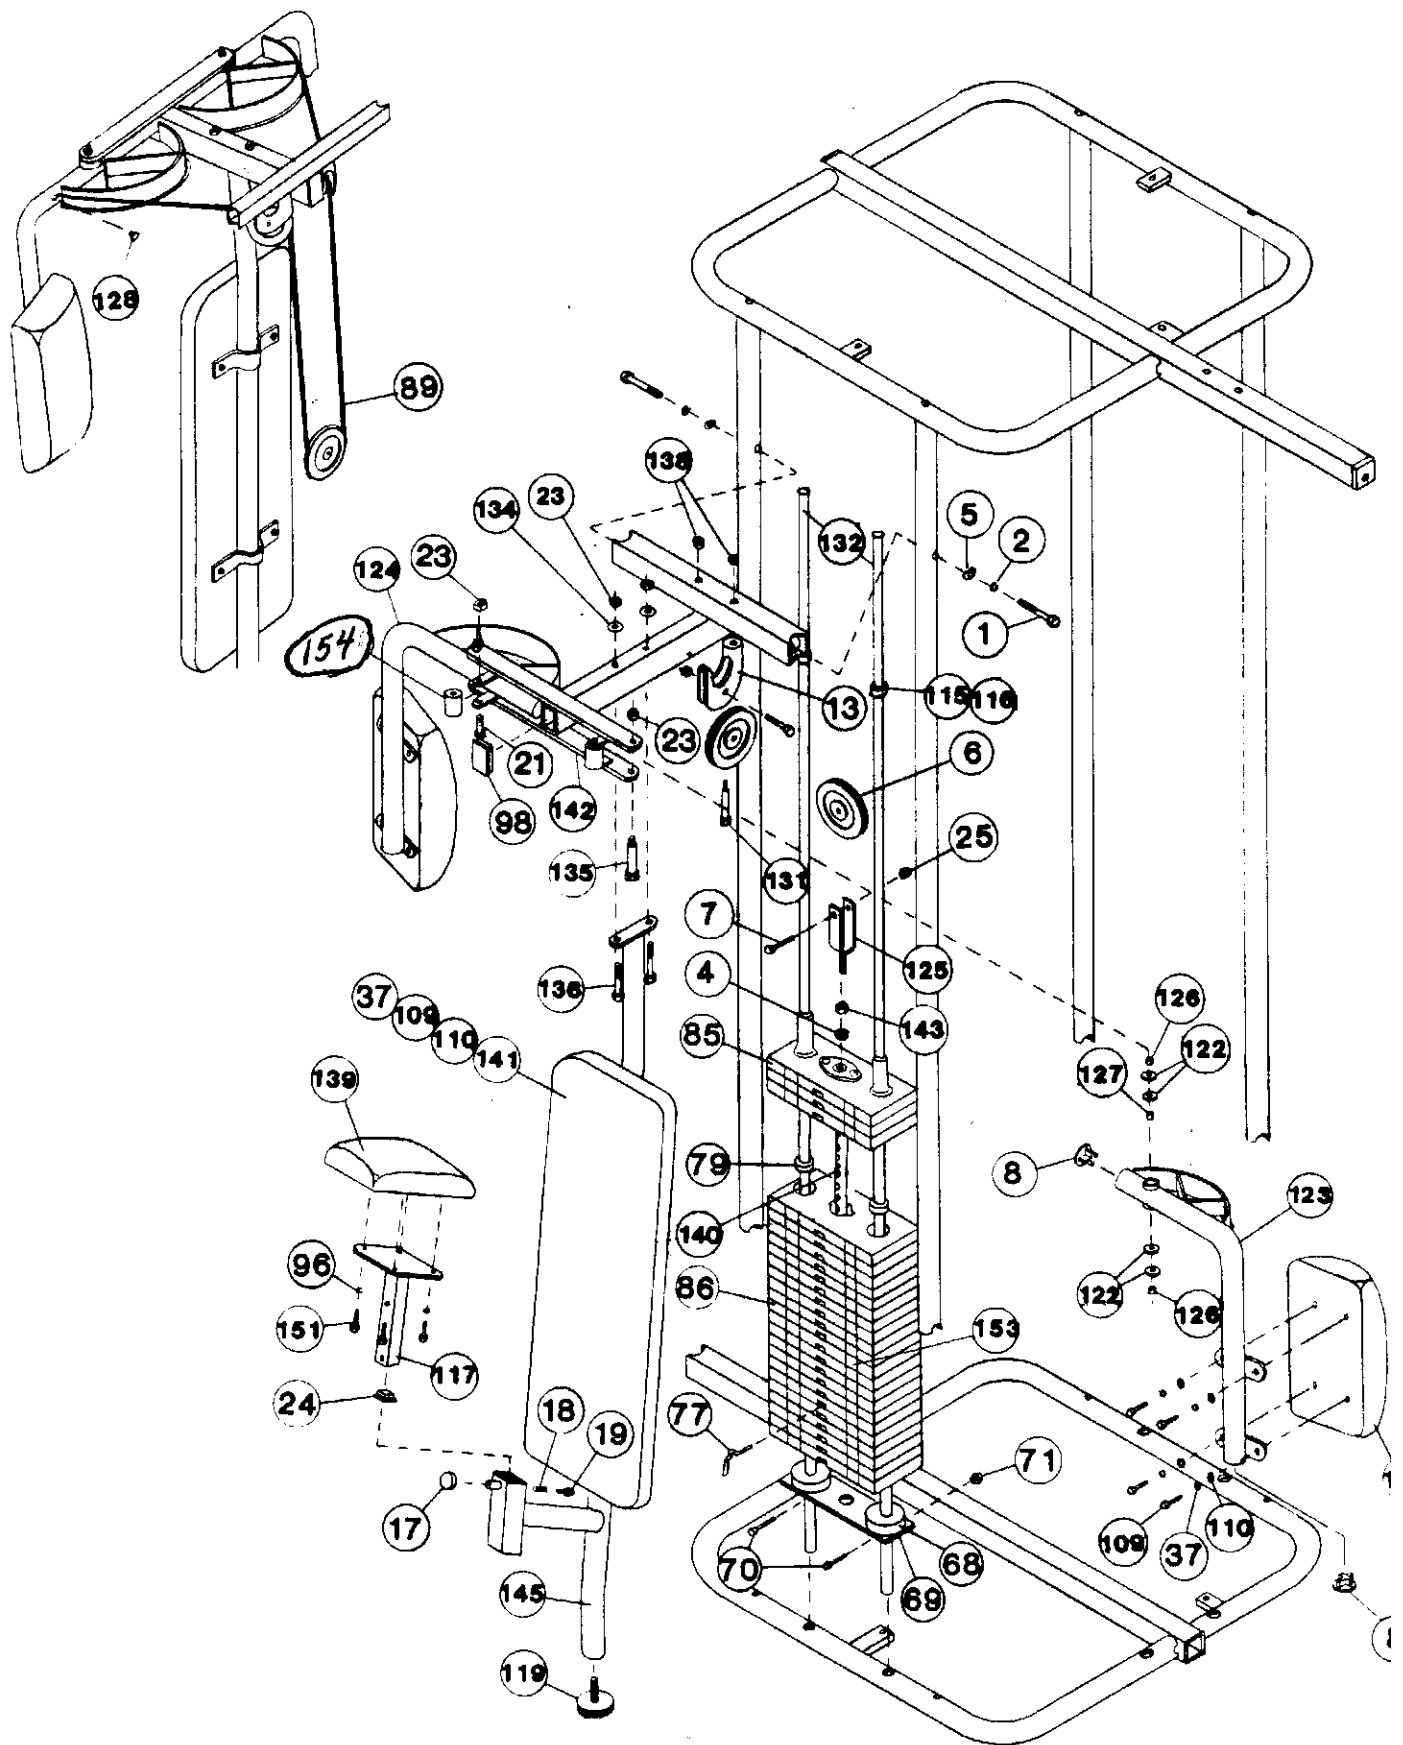

SPARTAN I PARTS LIST