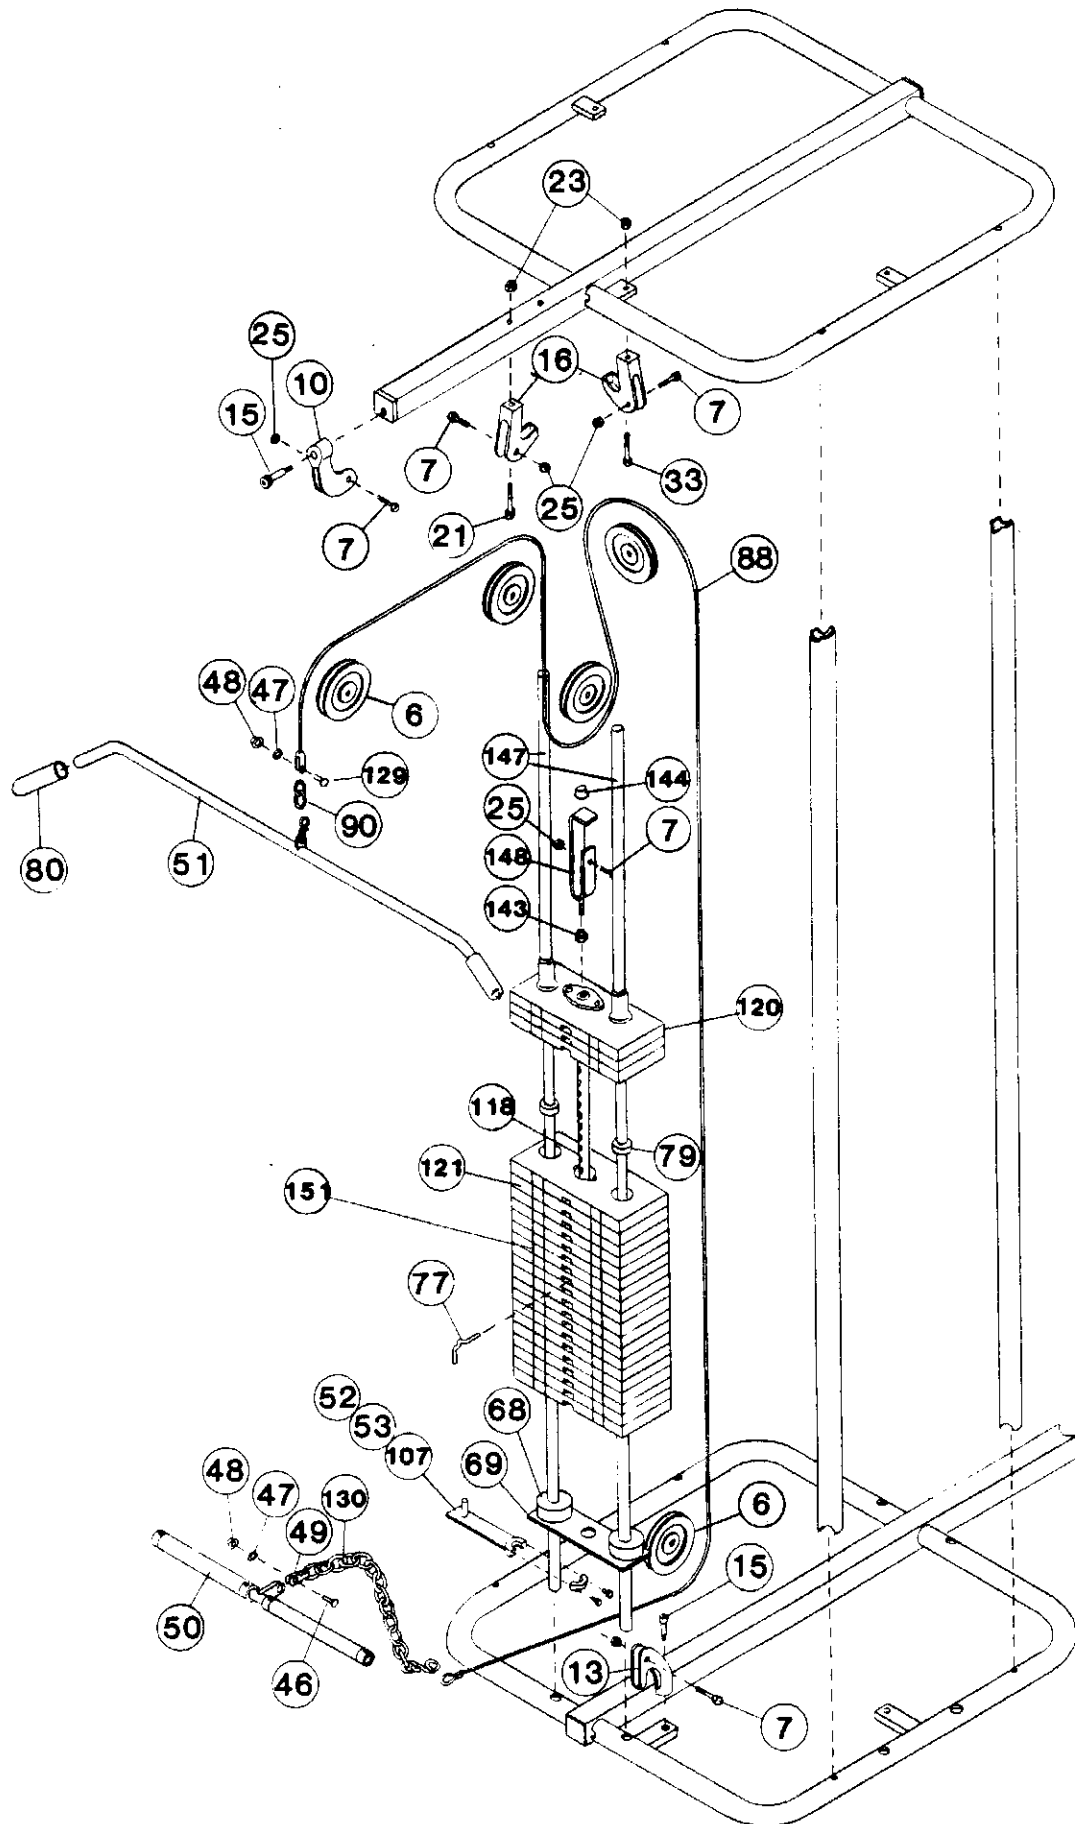

SPARTAN I PARTS LIST